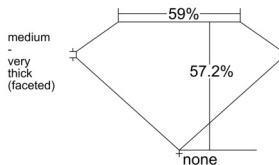

GIA®

FACSIMILE

GIA REPORT 6535708861

Verify this report at GIA.edu

GIA NATURAL DIAMOND DOSSIER®

October 11, 2025
GIA Report Number 6535708861
Shape and Cutting Style ..... Heart Brilliant
Measurements ..... 5.93 x 6.81 x 3.89 mm

GRADING RESULTS

Carat Weight ..... 0.92 carat
Color Grade ..... H
Clarity Grade VVS2

ADDITIONAL GRADING INFORMATION

Polish ..... Excellent
Symmetry ..... Very Good
Fluorescence ..... None
Clarity Characteristics..... Cloud, Needle, Pinpoint
Inscription(s): GIA 6535708861

PROPORTIONS

Profile not to actual proportions

GRADING SCALES

GIA COLOR SCALE		GIA CLARITY SCALE			
COLORLESS	D	VERY VERY SLIGHTLY INCLUDED	FLAWLESS		
	E		INTERNALLY FLAWLESS		
	F	VERY SLIGHTLY INCLUDED	VVS₁		
	G		VVS₂		
	H		VS₁		
	NEAR COLORLESS	I	SLIGHTLY INCLUDED	VS₂	
		J		SI₁	
		FAINT	K	INCLUDED	SI₂
			L		I₁
			M		I₂
VERT LIGHT			N	INCLUDED	I₃
			O		
			P		
	Q				
LIGHT	R				
	S				
	T				
	U				
	V				
	Z